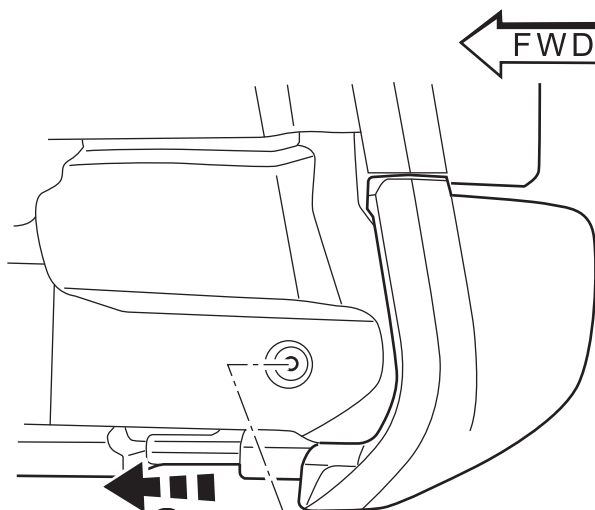

REAR SPLASH GUARDS JEEP WRANGLER

www.mopar.com

1