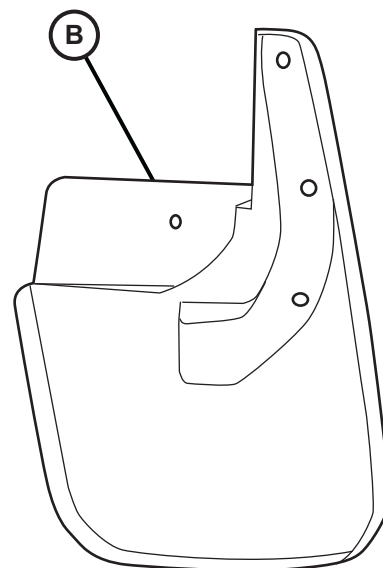

REAR SPLASH GUARDS JEEP WRANGLER

www.mopar.com

1