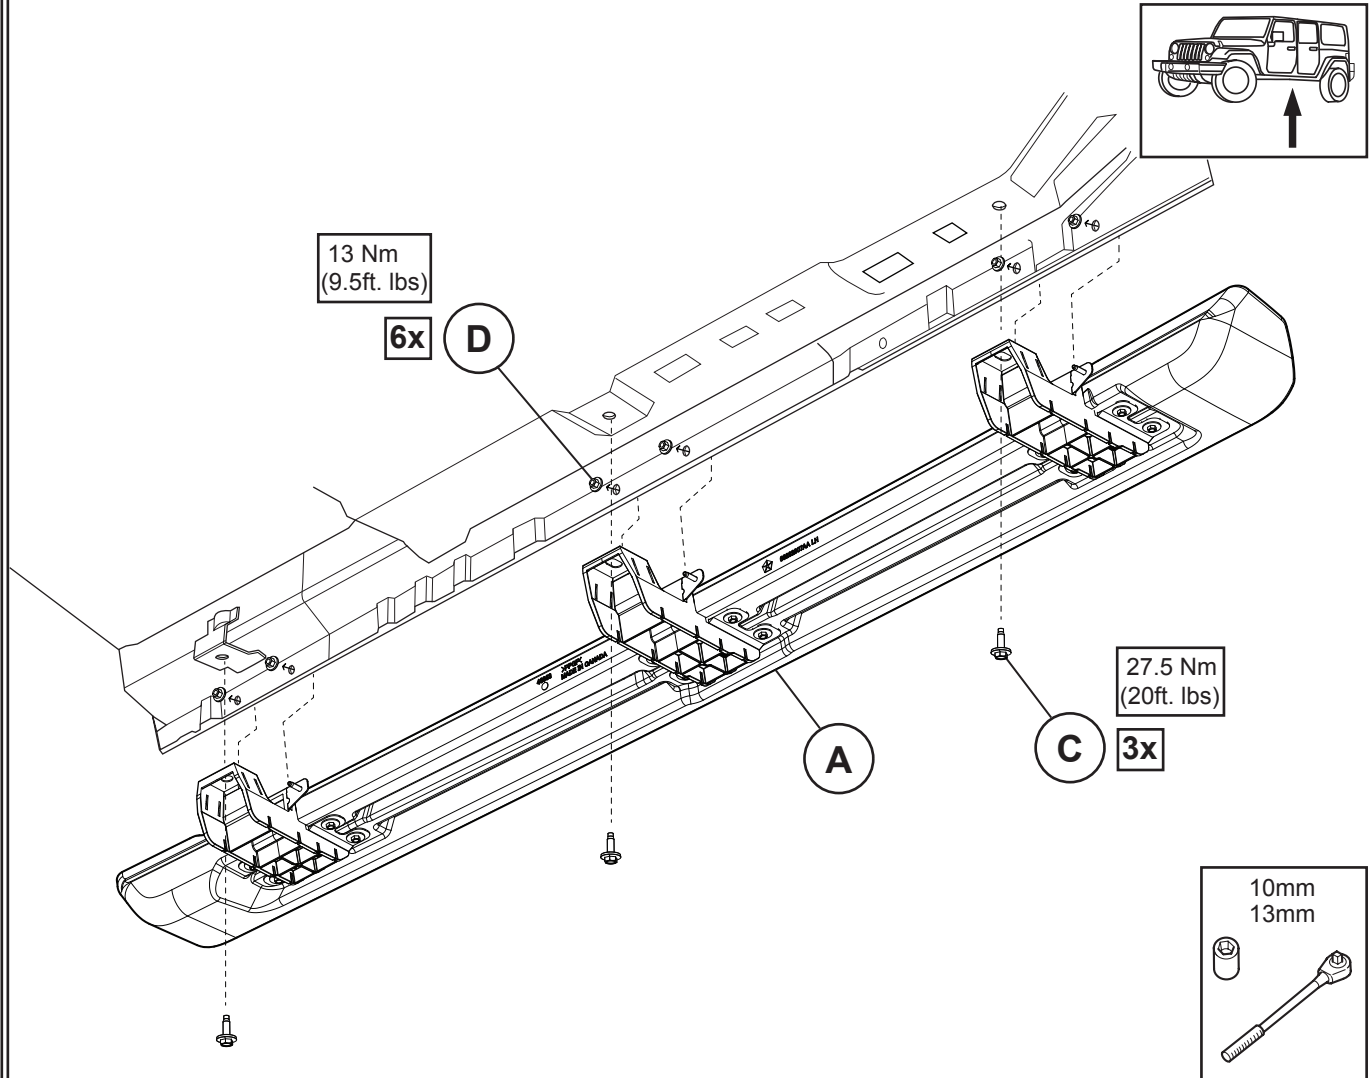

MOPAR®

Jeep Wrangler Running Board - 4 Door

A LH

B RH

C 6x

D 12x 10mm

Note: Repeat for other side