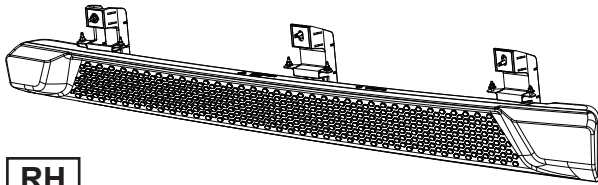

MOPAR®

Jeep Wrangler Running Board - 4 Door

A LH

B RH

C 6x

D 12x 10mm

Note: Repeat for other side