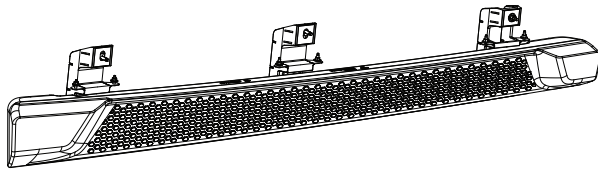

MOPAR®

Jeep Wrangler Running Board - 4 Door

A LH

B RH

C 6x

D 12x 10mm

Note: Repeat for other side