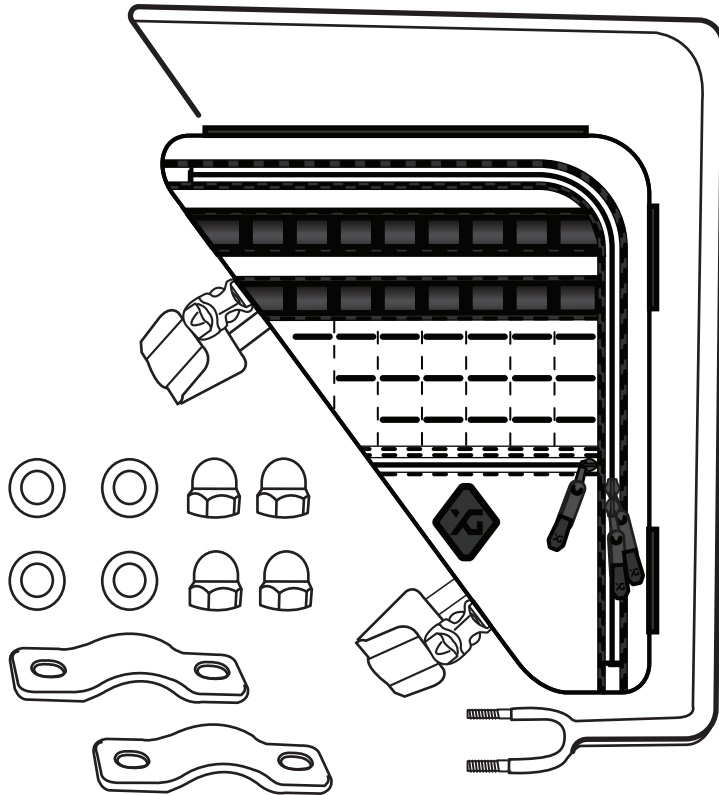

### PARTS LIST:

- 1 Gama Bag
- 1 Frame
- 4 Washers and screws
- 2 Clamps

### SCAN FOR INSTRUCTIONAL VIDEO:

Scan the QR code with your smartphone and it will take you to the link below:

<https://qrgo.page.link/yYQYH>

### TOOLS NEEDED:

20mm Wrench